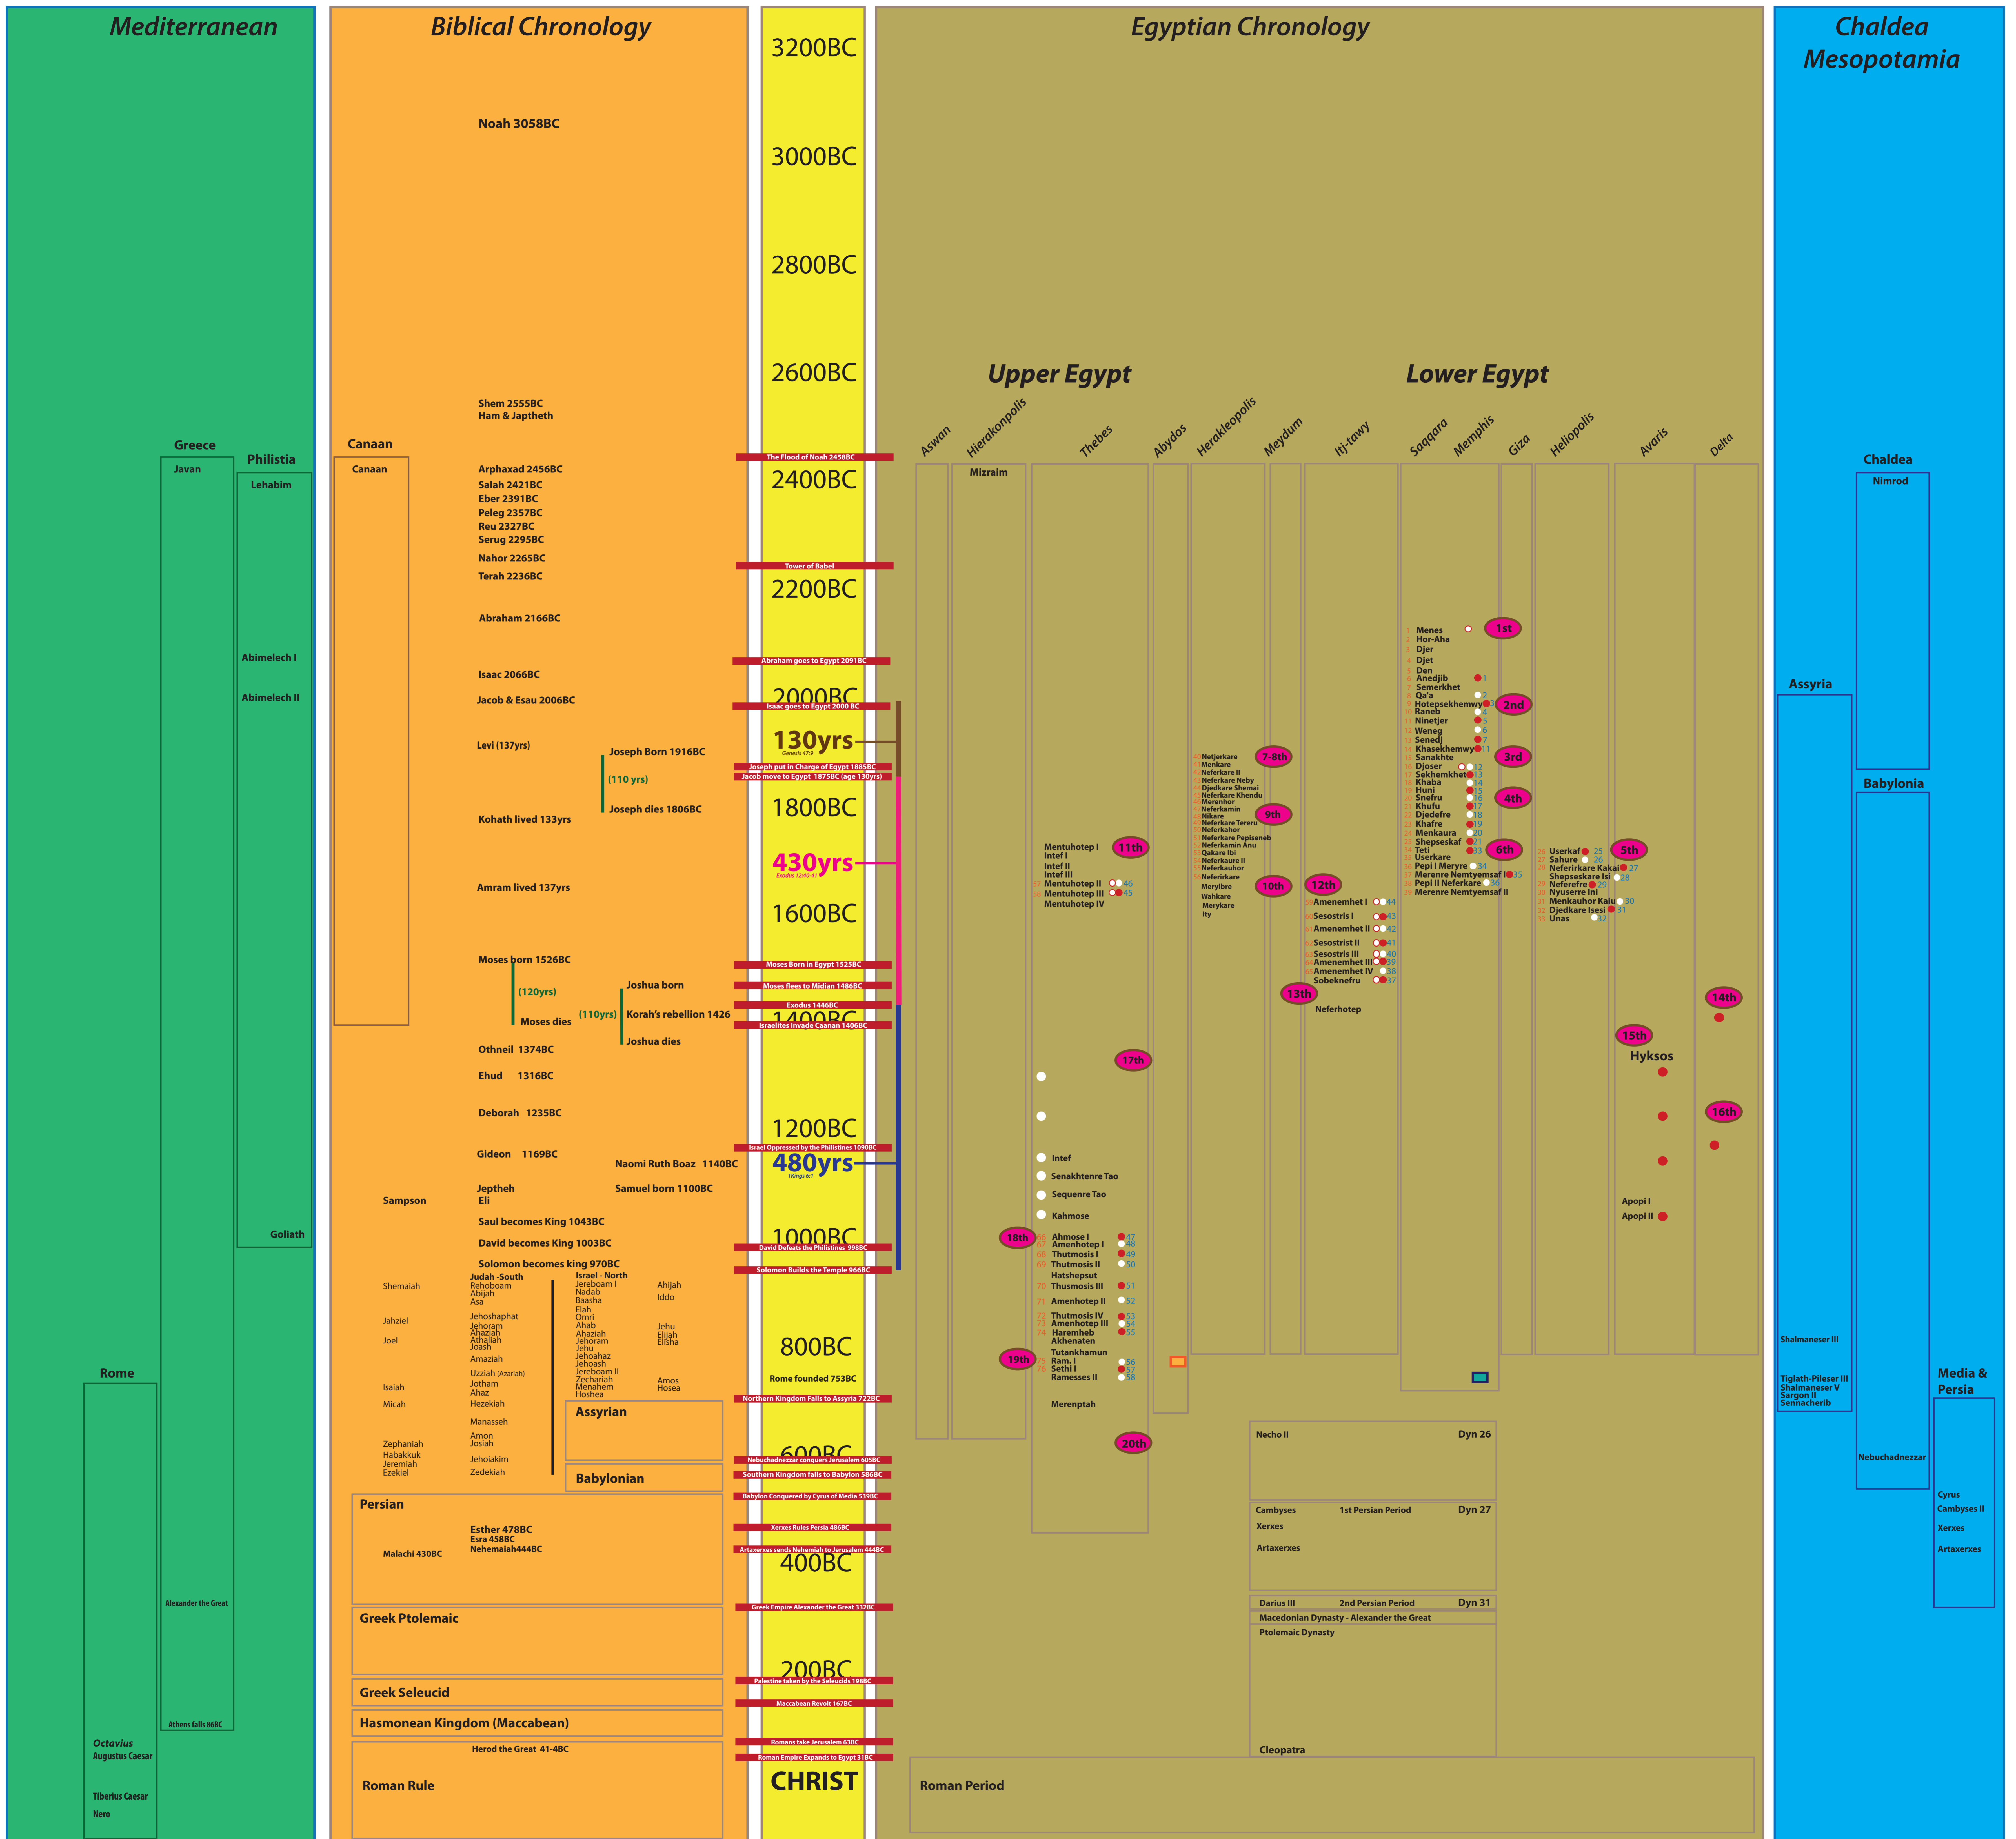

Aligning History with the Bible

Timeline Noah to Christ

Legend

- White Crown of Upper Egypt (hedjet)
- Red Crown of Lower Egypt (deshret)
- Double Crown of Egypt (Shmty)
- Abydos King List - order
- Saqqara King List - order